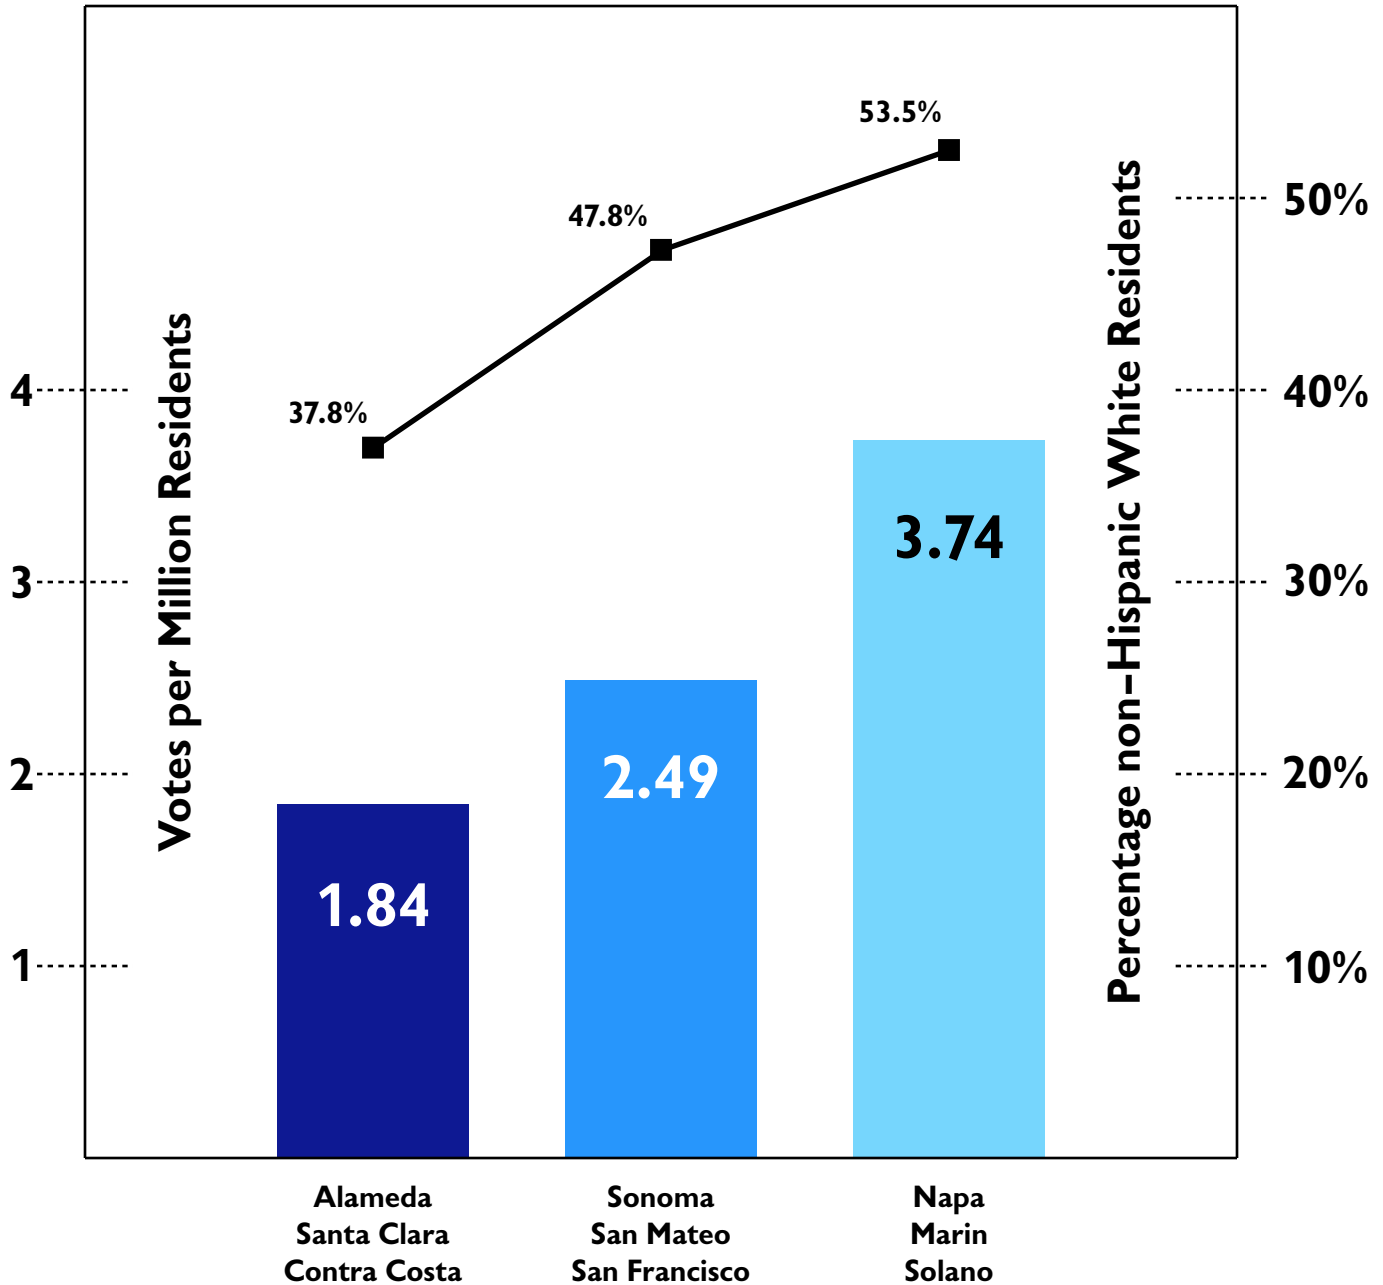

Governing Board Voting Power

Metropolitan Transportation Commission

Voting Power accounts for AB 57 addition of new seats for San José and Oakland, effective 2013.

Share of Total Bay Area Population

- Alameda, Santa Clara & Contra Costa
- Sonoma, San Maateo & San Francisco
- Napa, Marin & Solano