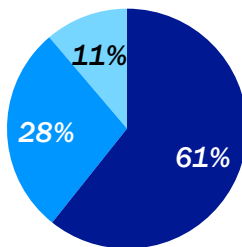

Governing Board Voting Power

Metropolitan Transportation Commission

Voting Power accounts for AB 57 addition of new seats for San José and Oakland, effective 2013.

Share of Total Bay Area Population

- Alameda, Santa Clara & Contra Costa
- Sonoma, San Maateo & San Francisco
- Napa, Marin & Solano